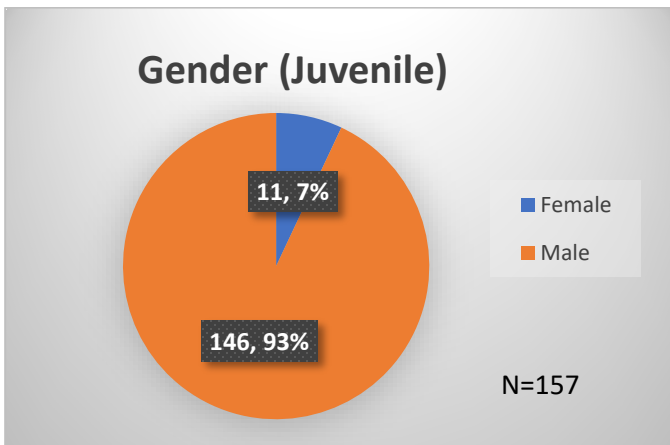

Daily Data Dashboard – October 25, 2023
Demographics for JTDC Population
Wednesday Morning Midnight Count

Total # of probation Involved youth¹: 1,316

¹ Probation Active: Any youth who is pending sentencing with an active social history, has been formally placed on probation or supervision with Cook County Juvenile Probation on the date of the report.