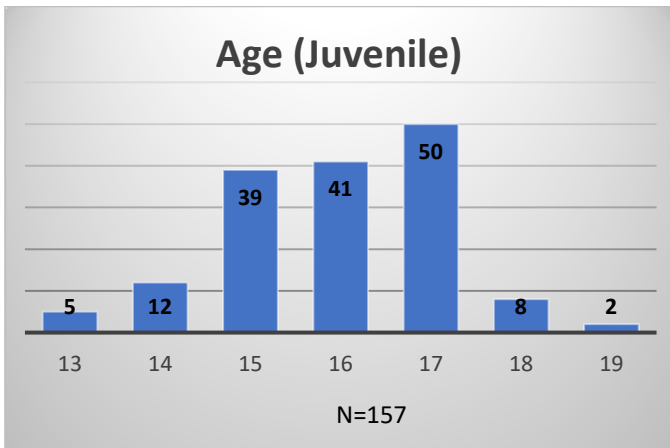

Daily Data Dashboard – October 25, 2023
Demographics for JTDC Population
Wednesday Morning Midnight Count

Total # of probation Involved youth¹: 1,316

¹ Probation Active: Any youth who is pending sentencing with an active social history, has been formally placed on probation or supervision with Cook County Juvenile Probation on the date of the report.

Daily Data Dashboard – October 25, 2023
Demographics for JTDC Population
Wednesday Morning Midnight Count