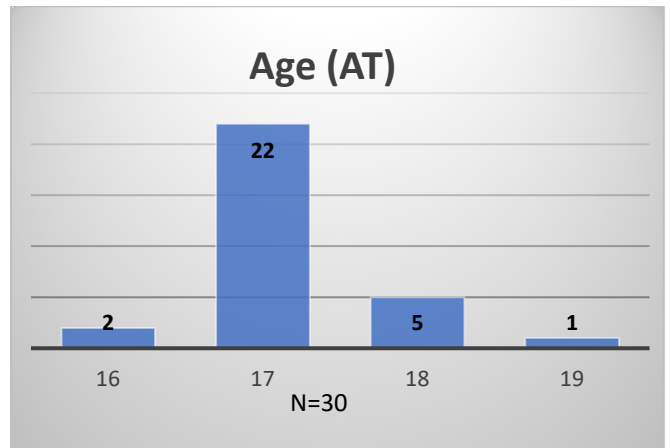

Daily Data Dashboard – October 25, 2023
Demographics for JTDC Population
Wednesday Morning Midnight Count

Total # of probation Involved youth¹: 1,316

¹ Probation Active: Any youth who is pending sentencing with an active social history, has been formally placed on probation or supervision with Cook County Juvenile Probation on the date of the report.

Daily Data Dashboard – October 25, 2023
Demographics for JTDC Population
Wednesday Morning Midnight Count