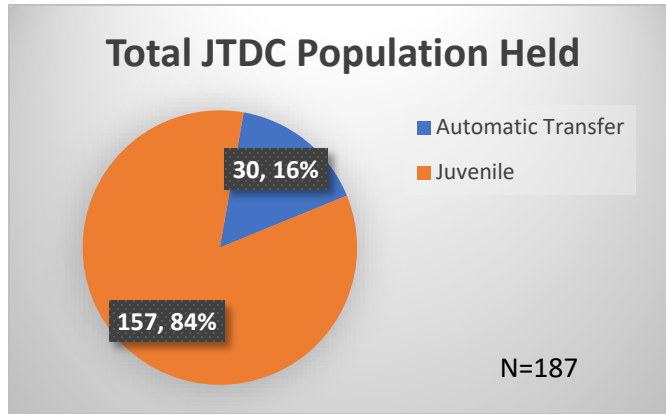

Daily Data Dashboard – October 25, 2023
Demographics for JTDC Population
Wednesday Morning Midnight Count

Total # of probation Involved youth¹: 1,316

¹ Probation Active: Any youth who is pending sentencing with an active social history, has been formally placed on probation or supervision with Cook County Juvenile Probation on the date of the report.