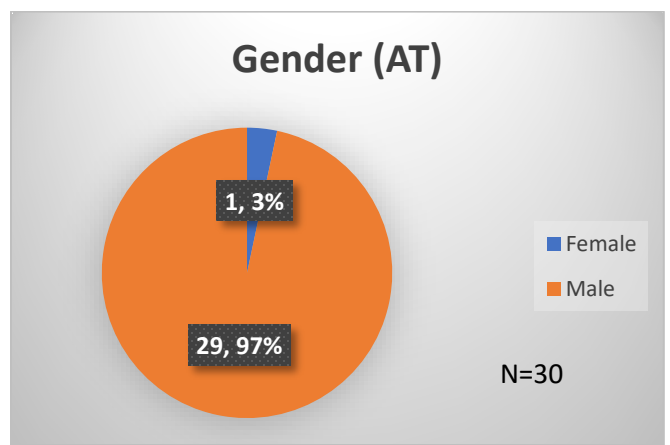

Daily Data Dashboard – October 25, 2023
Demographics for JTDC Population
Wednesday Morning Midnight Count

Total # of probation Involved youth¹: 1,316

¹ Probation Active: Any youth who is pending sentencing with an active social history, has been formally placed on probation or supervision with Cook County Juvenile Probation on the date of the report.